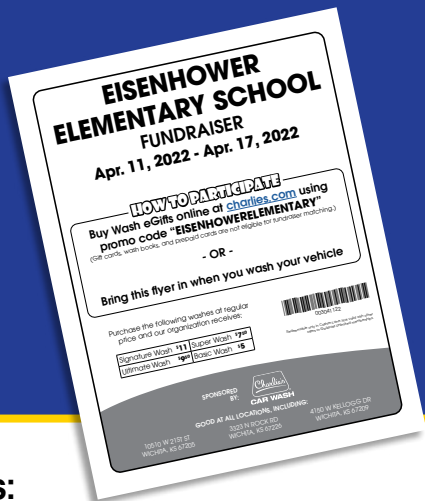

MAKE YOUR FUNDRAISING PROFITABLE AND FUN!

Easy step-by-step process:

- Decide when you would like to run your fundraising program. The campaign will run 7 days from Monday to Sunday.
- Complete enrollment form online or print and return to the nearest location.
- Attend a short information session and receive your flyers with barcode.
- Successfully distribute flyers to family and friends.
- Customers bring the flyer to their local Charlie's Car Wash and we'll donate a portion of the sales.

Purchase the following washes at regular price and your organization receives*:

SIGNATURE WASH	$11	SUPER WASH	$7.50
ULTIMATE WASH	$9.50	BASIC WASH	$5

An organization may participate one time within a 12-month period.

* Fundraiser redemption rates effective 02-01-2022. Redemption rates may vary by location.